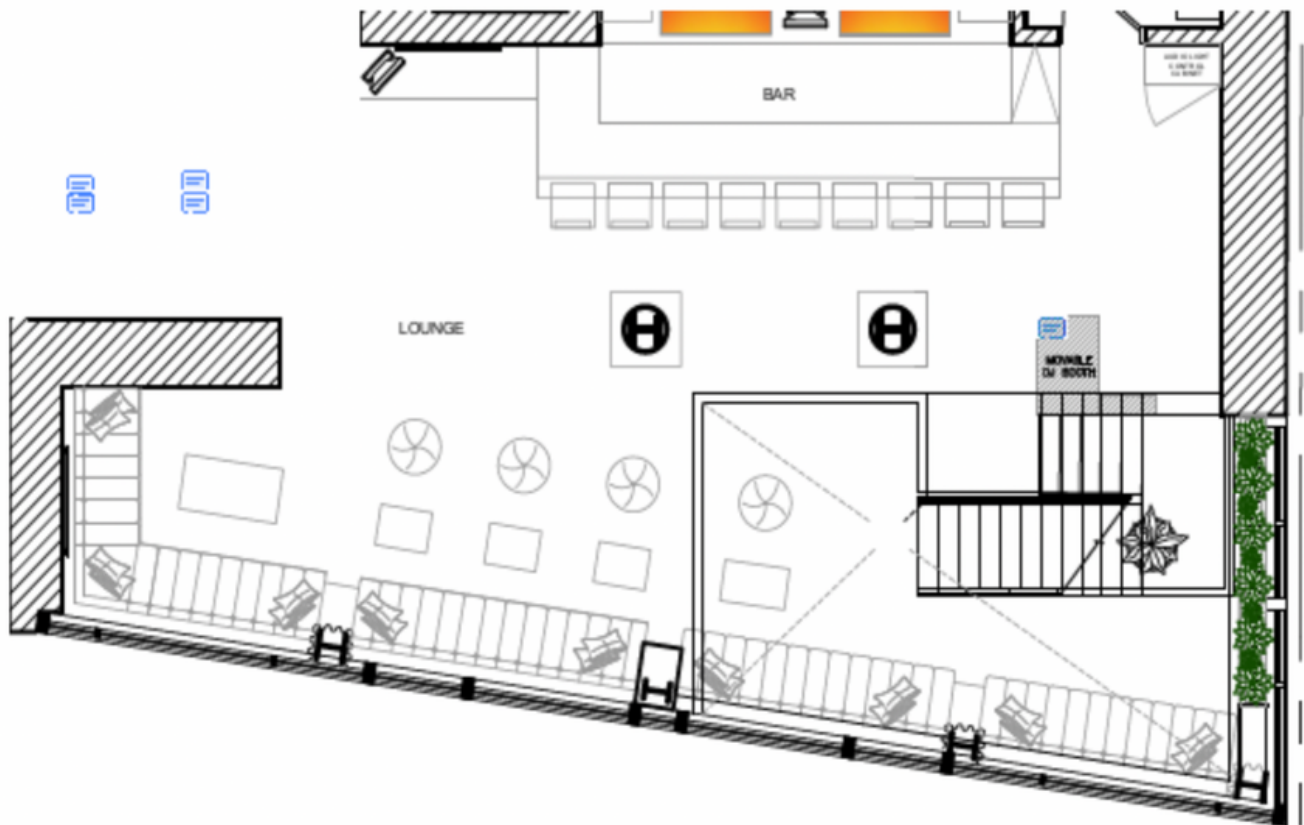

20TH FLOOR BUYOUT

30 - 60 GUESTS

FLOOR PLAN

20TH & 21ST FLOOR FULL BUYOUT | 75-100 GUESTS

21 ST FLOOR BUYOUT

30 - 60 GUESTS

FLOOR PLAN

20TH & 21ST FLOOR FULL BUYOUT | 75-100 GUESTS

GROUP AREAS

**A**

8 - 10 GUESTS

**B**

8 - 10 GUESTS

**C**

8 - 10 GUESTS

GROUP AREAS

**D**

8 - 10 GUESTS

**E**

12 - 14 GUESTS

**F**

14 - 18 GUESTS

GROUP AREAS

G

20 - 30 GUESTS